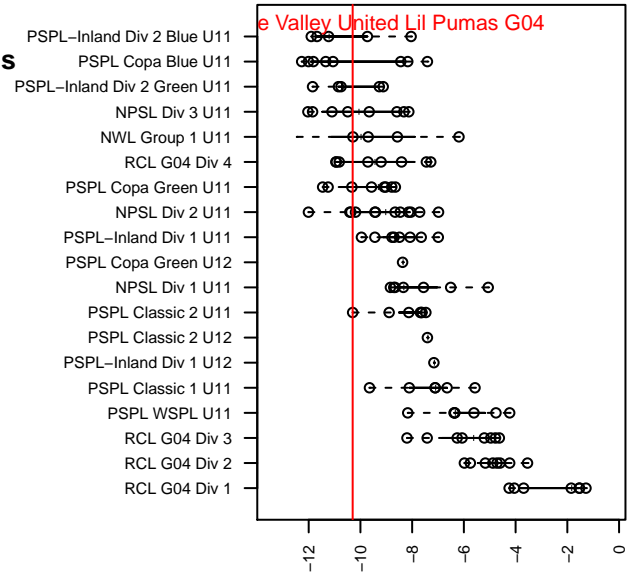

Wenatchee Valley United Lil Pumas G04

Wenatchee, WA
 G04 total strength=92
 attack=0.14 defense=0.05
 fall league = PSPL Classic 2 U11
 spr league = Spr PSPL-Inland Div 2 Green U11

alt names used:
 Wenatchee Valley United SC Pumas
 WV United Lil Pumas
 Wenatchee Valley United SC Pumas

Venues played:
 2015 Blast Off GU10-11 B 9v9
 2015 PSPL Classic 2 U11
 2015 Spr PSPL-Inland Div 2 Green U11

Wenatchee Valley United Lil Pumas G04
 Dots are actual minus expected GF (blue circles) and GA (red triangles).
 Blue line is smoothed change in attack strength. Red is smoothed change in defense strength.

**attack and defense variance (black dot)
relative to other teams
and top 10 in region**

**attack and defense rating
relative to others at age
and all opponents in last 13 months**

Performance relative to 13 month average